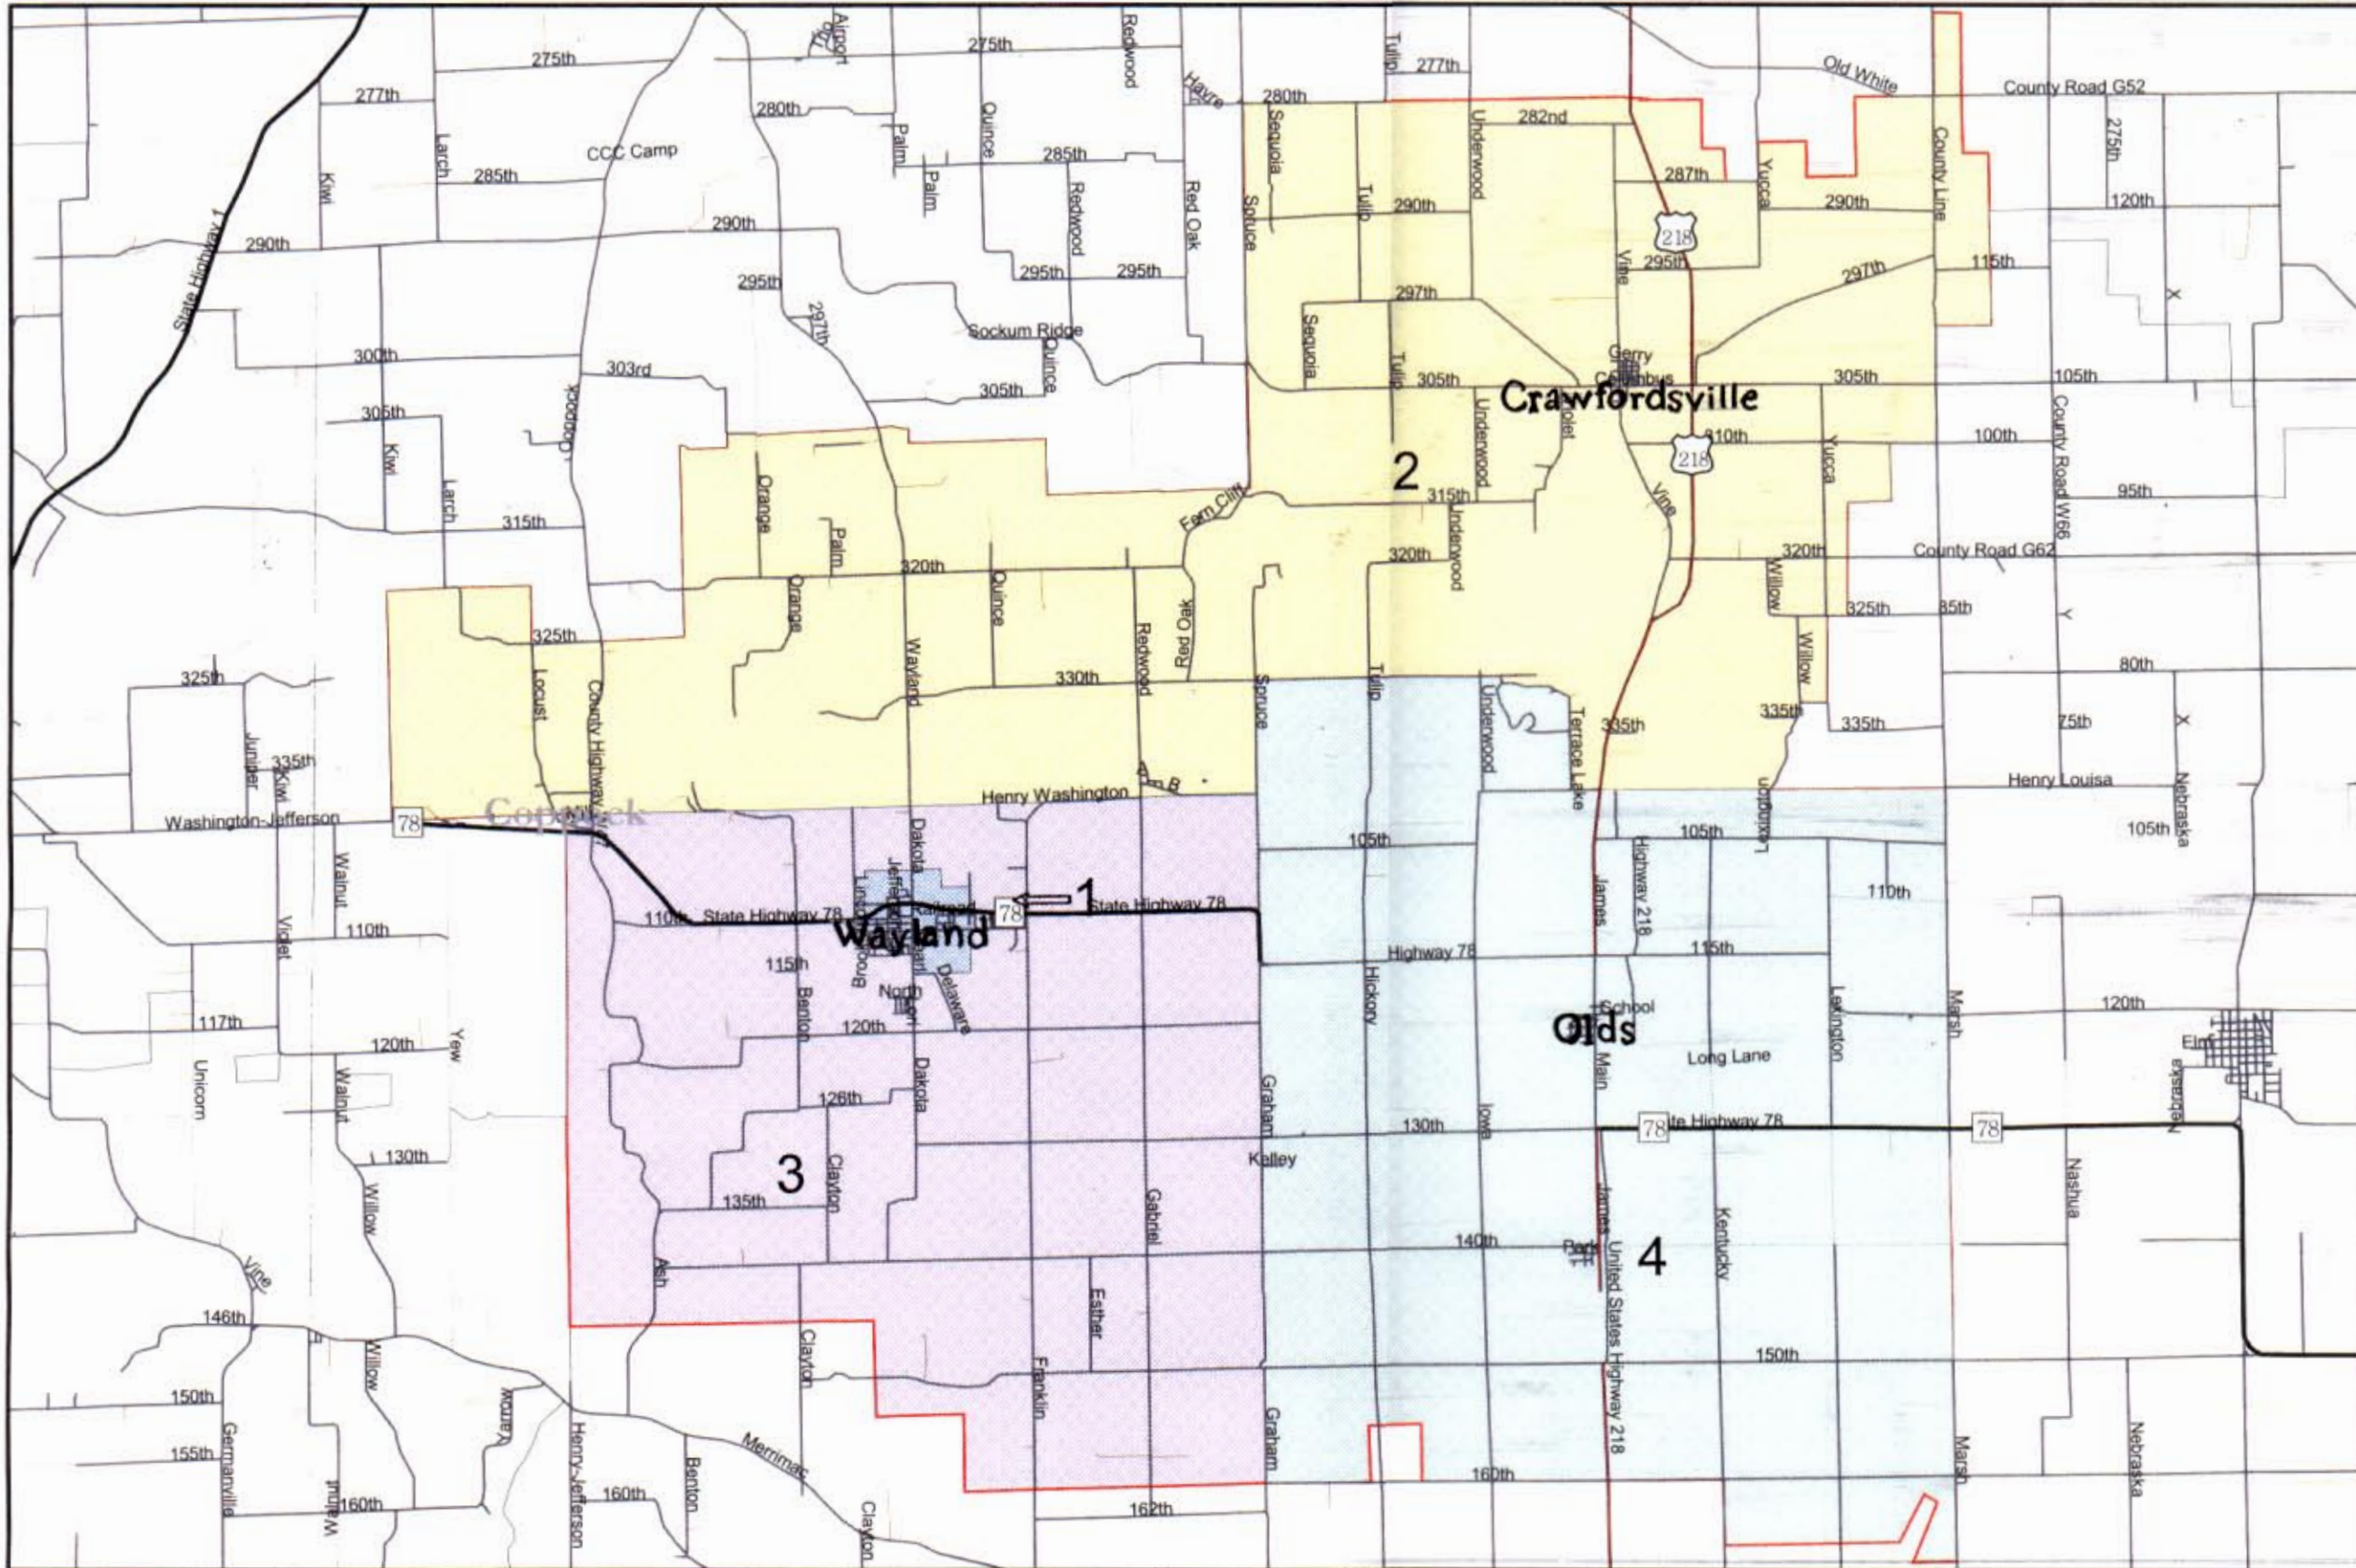

WACO - 4 Districts

- **Director District 1** – Wayland (except for Brooks addition, see detail map)
- **Director District 2** – Generally Washington County residences from the Skunk River to east of Crawfordsville (enlarged from previous #2)
- **Director District 3** – Area around Wayland, Ash Avenue to the S curve (modified from previous #3)
- **Director District 4** – From S curve to Olds to the eastern boundary with Winfield, (modified from previous #4)

School district names to be determined.
Population Deviation is within 5%.

For additional information contact Phil Berrie
515-270-9030